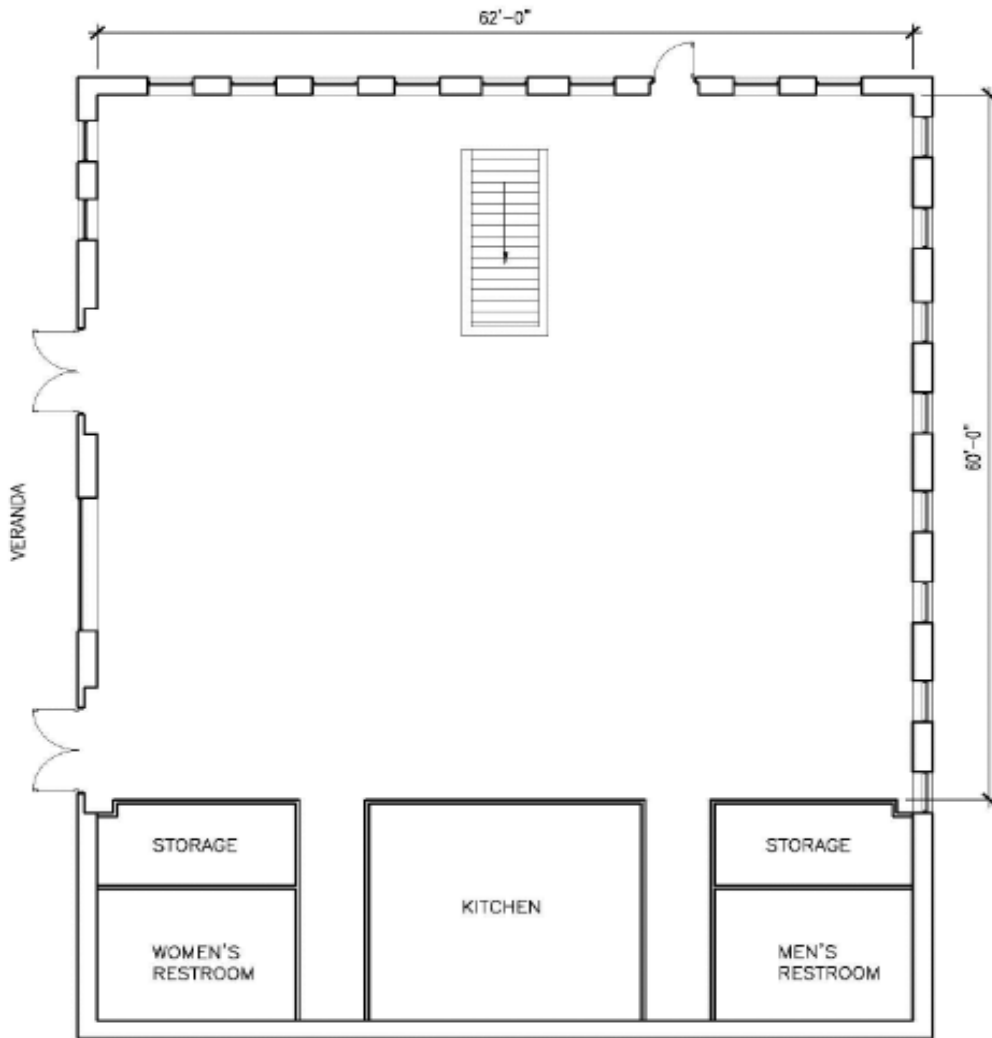

Wichita Boathouse: Floor Plan

A SECOND FLOOR PLAN Scale: 1/8" = 1'-0" 