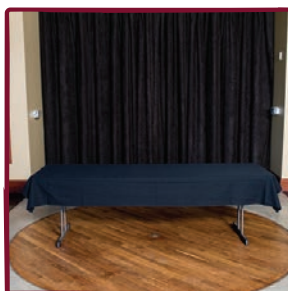

## STYLES, SIZES, AND SHAPES

STYLE	SIZE(S)	ADDITIONAL INFO
Napkins	22" square	
Scarves	42 - 71" square	Scarves come in a variety of sizes.
Tablecloth: Rectangle	52" x 114"	Fits standard 6' and 8' rectangular banquet tables
Tablecloth: Circle/Square	85" Square	Fits virtually all round tables

**85" Square Tablecloth:** Fits nearly all round tables including banquet tables.

**52" x 114" Rectangle Tablecloth:** Fits standard rectangular banquet tables.

**Floor Length:** If you're interested in an elegant floor length look on rectangular tables, we use two 85" square cloths to fully cover the table sides.